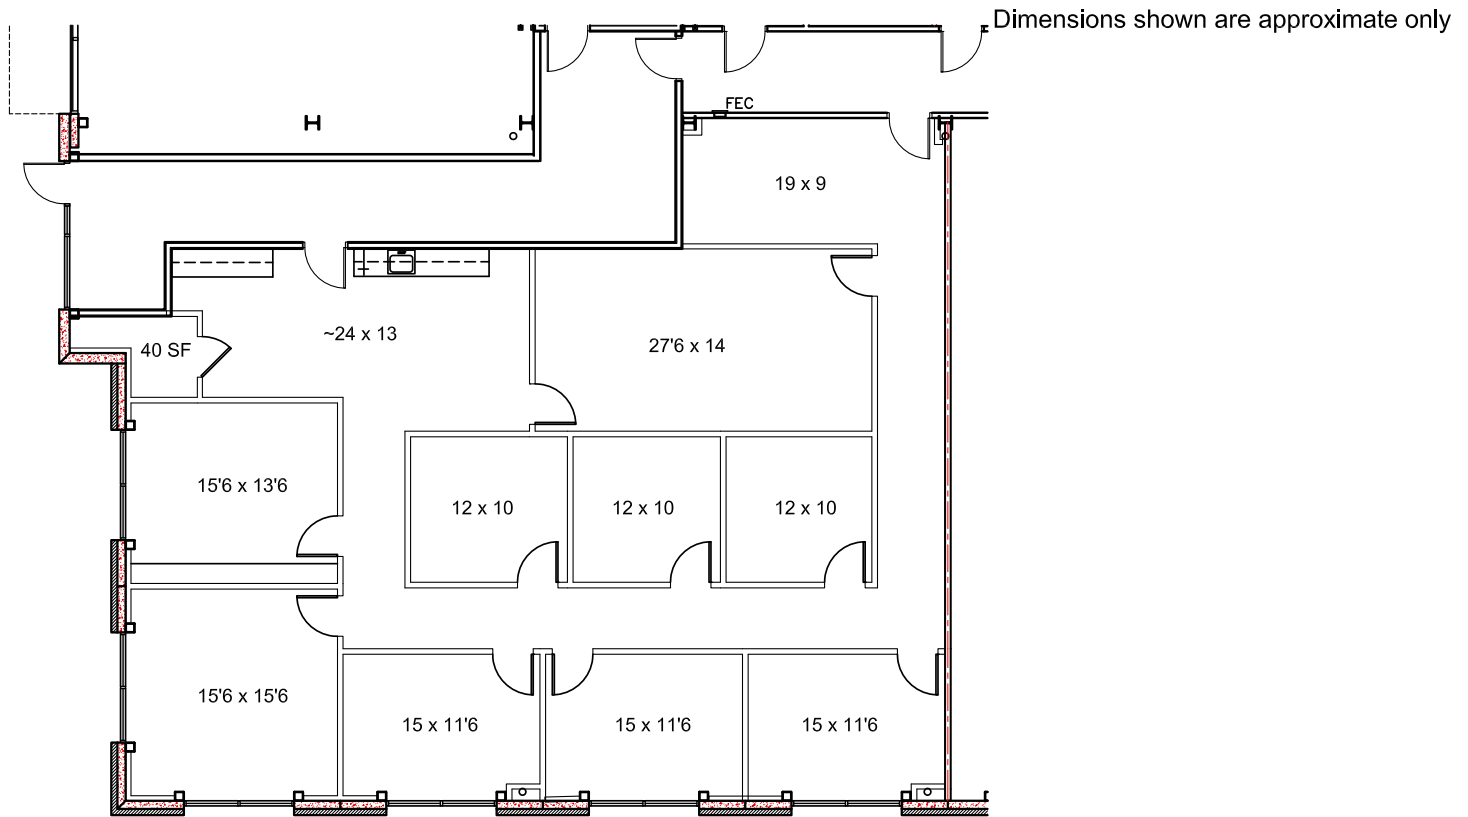

Suite 129 - 3,081 SF

Scale: 3/32" = 1'-0"

Suite 129
3,081 RSF

Ridgewood Plaza

19026 Ridgewood Parkway
San Antonio, Texas