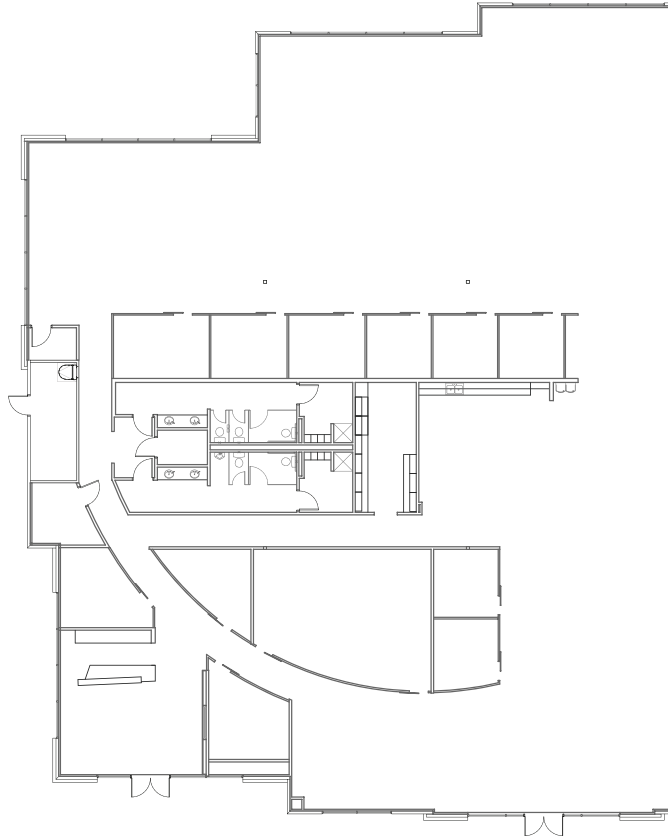

Suite 101
11,442 SF Available

LOCATION MAP

Conference Room

Lounge/Break Area

Open Office

** Furniture Not Included*

CONTACT:

Shawn Gulley
210.805.3333