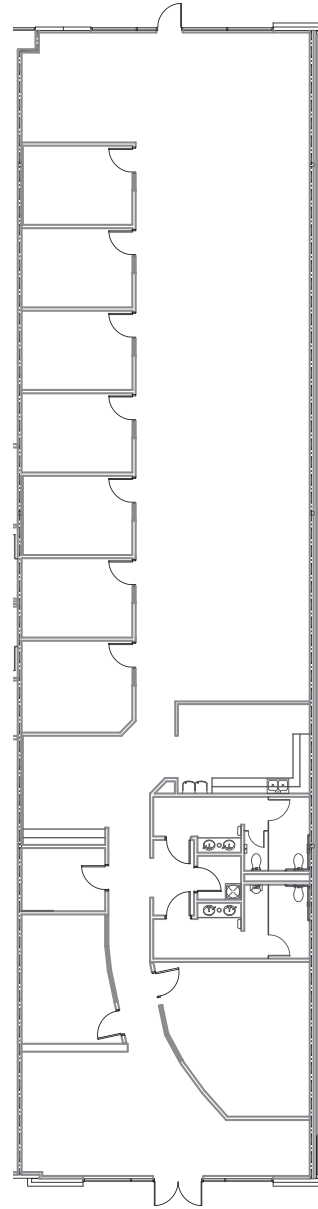

Suite 110
5,436 SF Available

CONTACT: Shawn Gulley
210.805.3333
shawn@worthsa.com