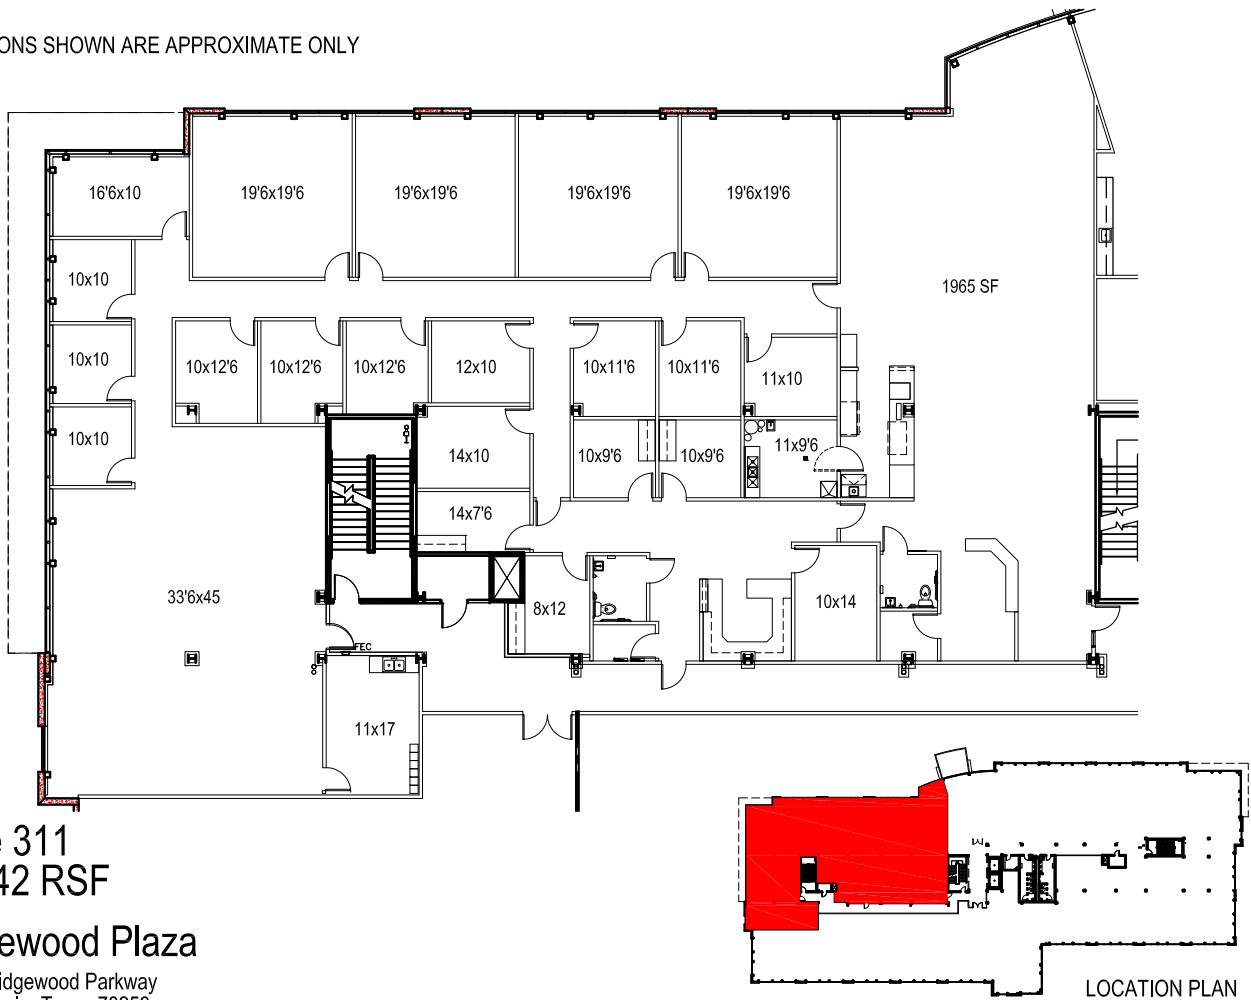

# RIDGEWOOD PLAZA

19026 RIDGEWOOD PARKWAY | SAN ANTONIO, TX 78259

## 3RD FLOOR Suite 311: 10,342 SF Available

DIMENSIONS SHOWN ARE APPROXIMATE ONLY

Suite 311  
10,342 RSF

Ridgewood Plaza

19026 Ridgewood Parkway  
San Antonio, Texas 78259